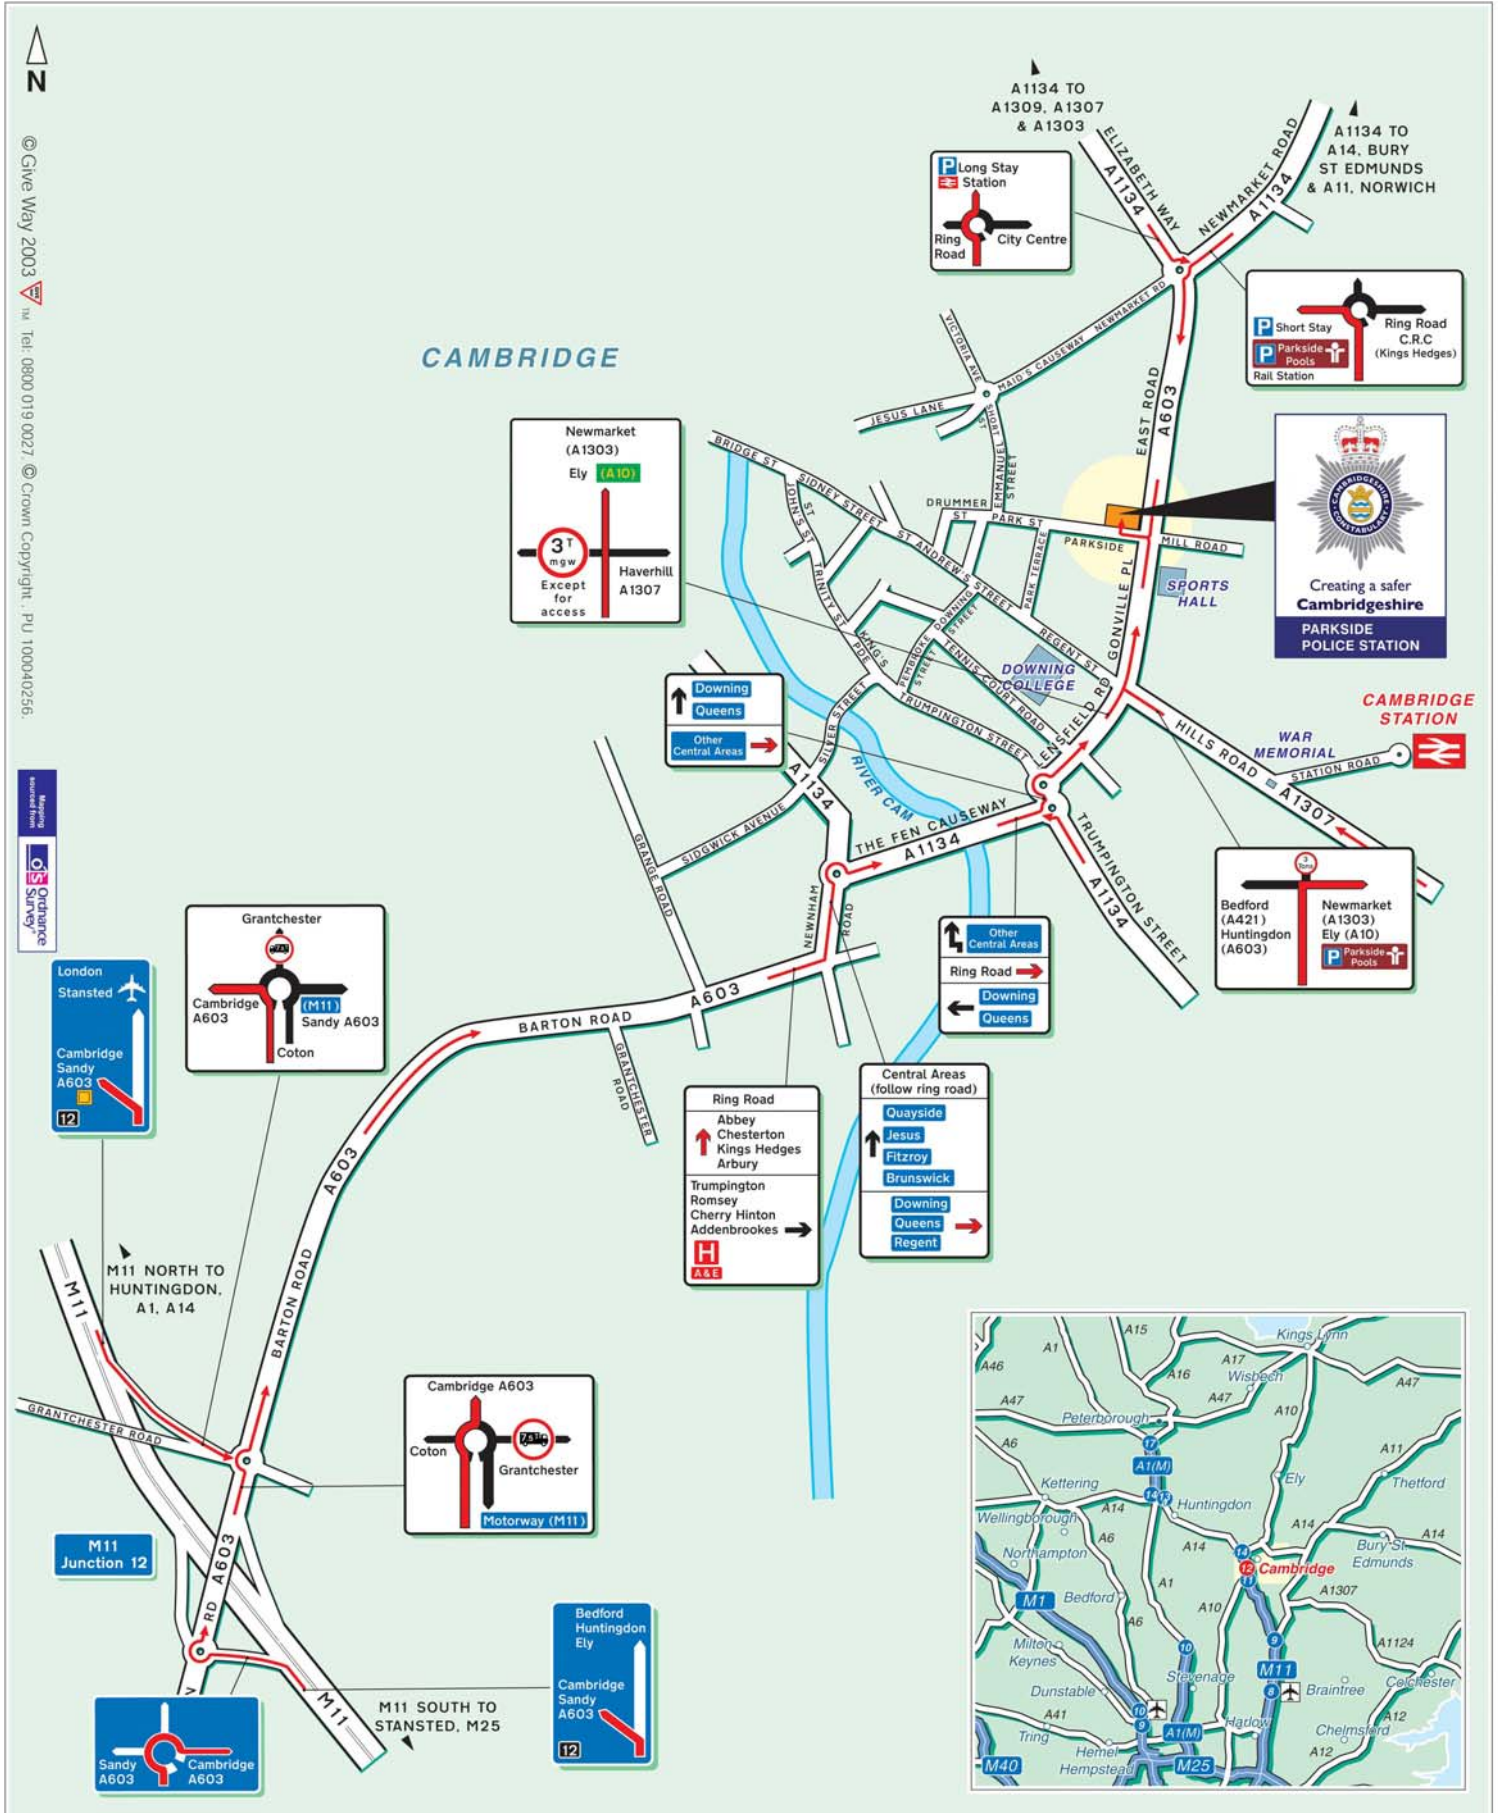

Parkside Police Station

Parkside
Cambridge
Cambridgeshire
CB1 1JG

Tel: 0845 456 456 4
Fax: 01223 823421
www.cambs.police.uk

Creating a safer
Cambridgeshire

Public Transport

By Rail, Cambridge Station.
East Coast Main Line, with services from London King's Cross. Approximately 8 minutes drive away.
For information on train operators and times phone National Rail Enquiries on 0845 7484950.

By Air, Stansted Airports.
Approximately 40 minutes drive away.

© Give Way 2003
Tel: 0800 019 0027
© Crown Copyright. PU 100040256.